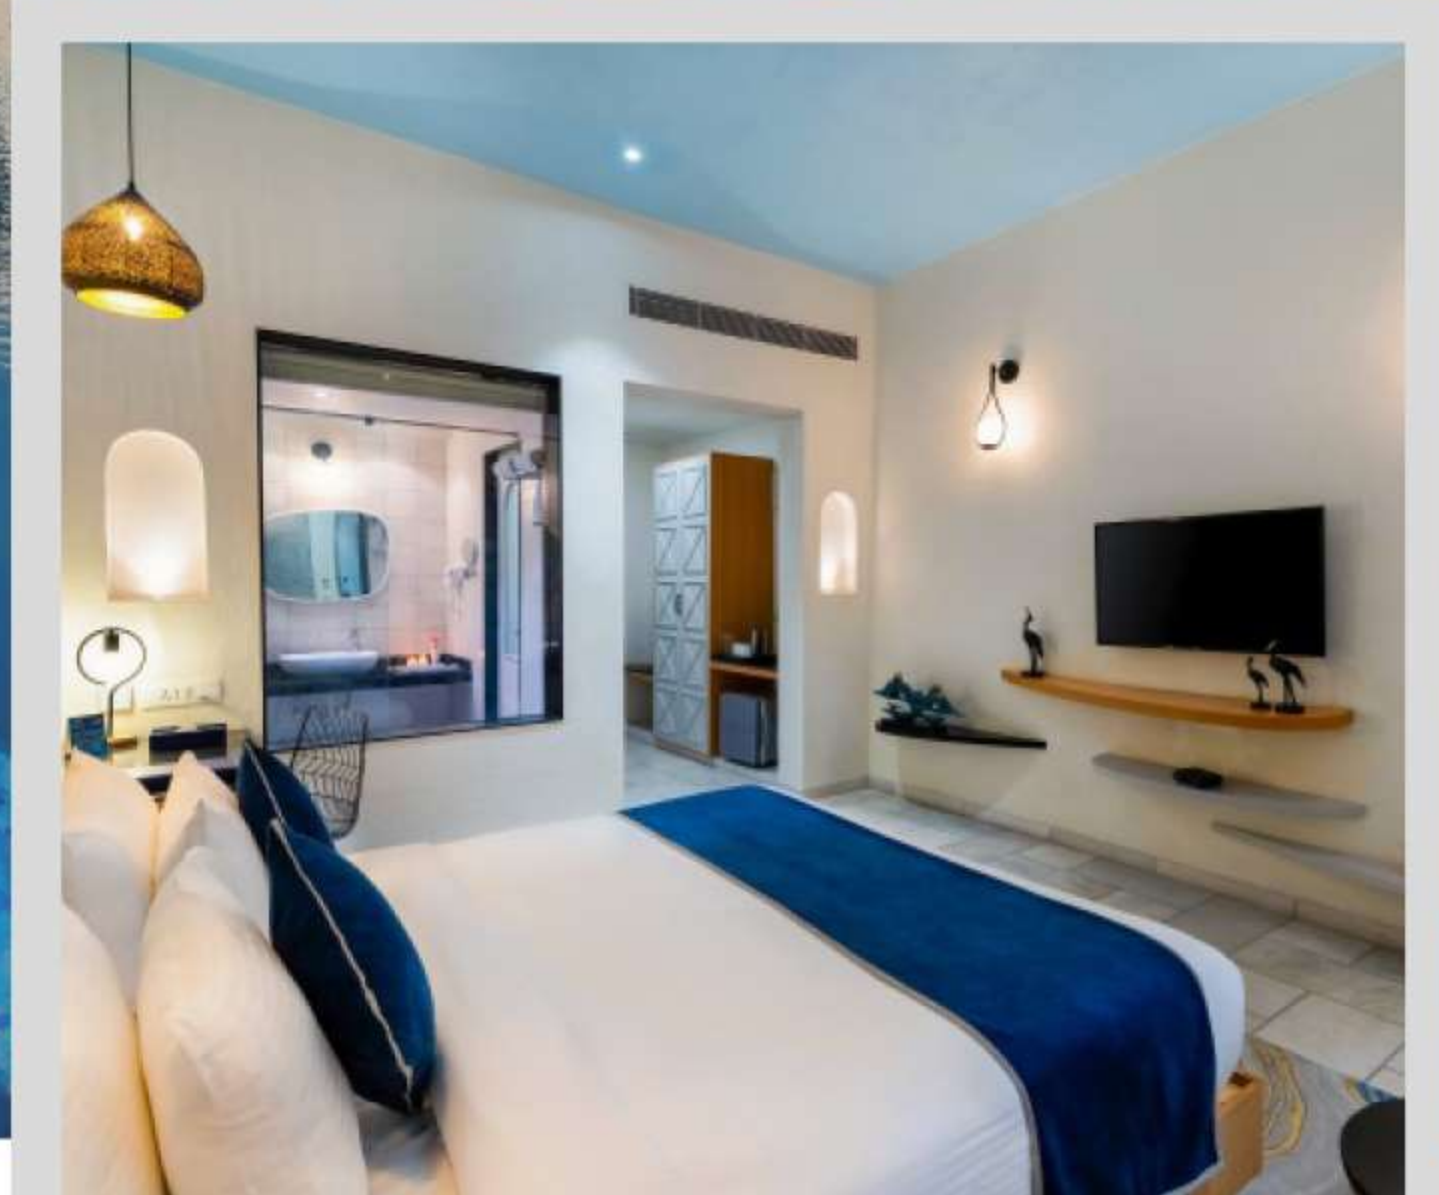

ROOM AMENITIES

- Free Wi-Fi
- In-room safe
- Fitness centre
- Laundry service
- Travel desk
- Playing zone for kids
- 24-hour room service
- Free parking
- Rooms overlooking pool & lawn