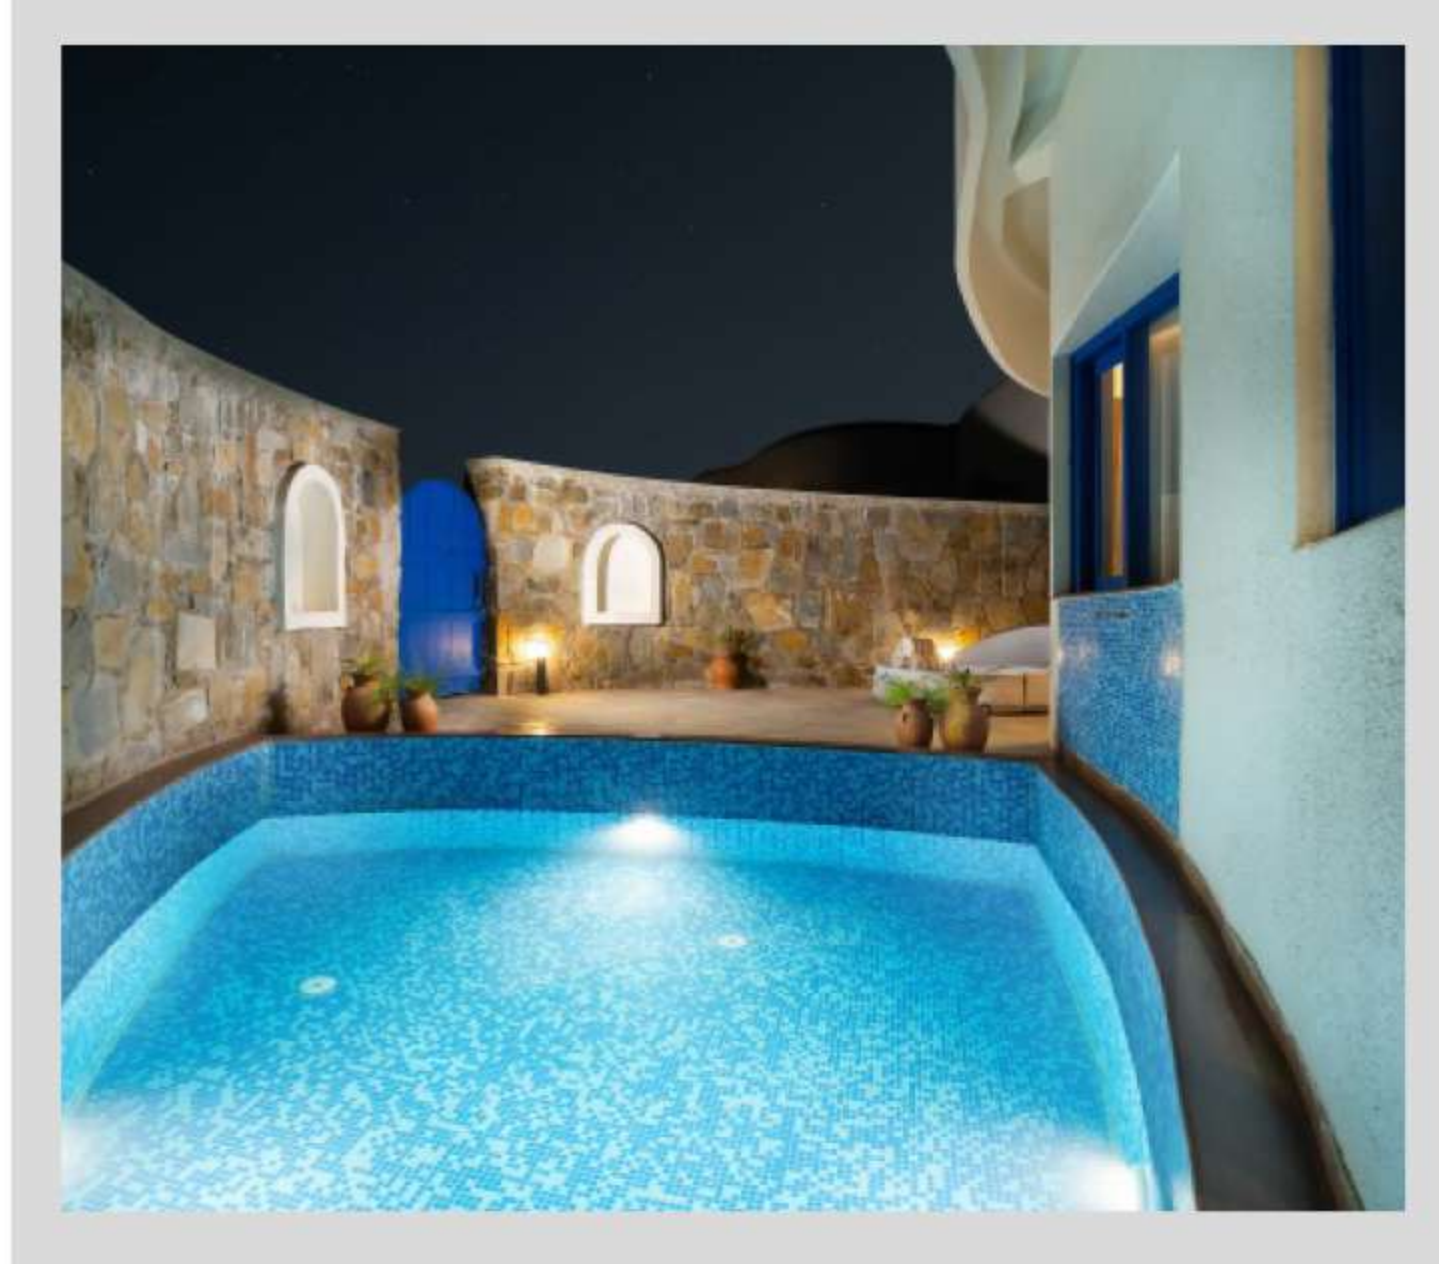

ROOM AMENITIES

- Free Wi-Fi
- In-room safe
- Fitness centre
- Laundry service
- Travel desk
- Playing zone for kids
- 24-hour room service
- Free parking
- Rooms overlooking pool & lawn